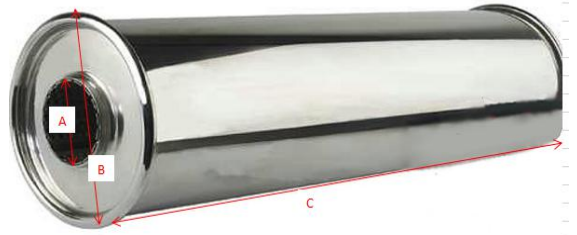

2471.150231	SS304	38	127	304.8	Polished
2471.150232	SS304	45	127	304.8	Polished
2471.150233	SS304	50.8	127	304.8	Polished
2471.150234	SS304	57	127	304.8	Polished
2471.150235	SS304	63.5	127	304.8	Polished
2471.150236	SS304	76.2	127	304.8	Polished

2471.150331	SS304	38	152	304.8	Polished
2471.150332	SS304	45	152	304.8	Polished
2471.150333	SS304	50.8	152	304.8	Polished
2471.150334	SS304	57	152	304.8	Polished
2471.150335	SS304	63.5	152	304.8	Polished
2471.150336	SS304	76.2	152	304.8	Polished

2471.150141	SS304	38	101	406.4	Polished
2471.150142	SS304	45	101	406.4	Polished
2471.150143	SS304	50.8	101	406.4	Polished
2471.150144	SS304	57	101	406.4	Polished
2471.150145	SS304	63.5	101	406.4	Polished
2471.150146	SS304	76.2	101	406.4	Polished

2471.150241	SS304	38	127	406.4	Polished
2471.150242	SS304	45	127	406.4	Polished
2471.150243	SS304	50.8	127	406.4	Polished
2471.150244	SS304	57	127	406.4	Polished
2471.150245	SS304	63.5	127	406.4	Polished
2471.150246	SS304	76.2	127	406.4	Polished

2471.150341	SS304	38	152	406.4	Polished
2471.150342	SS304	45	152	406.4	Polished
2471.150343	SS304	50.8	152	406.4	Polished
2471.150344	SS304	57	152	406.4	Polished
2471.150345	SS304	63.5	152	406.4	Polished
2471.150346	SS304	76.2	152	406.4	Polished

Packaging

Each packed in carbon boxes

Wood pallet size 116x97mm

Wood pallet weight 16 kgs