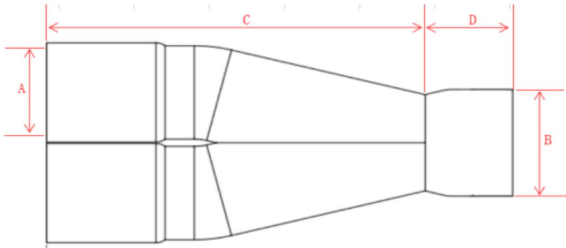

## Merge collectors

Wall thickness: 0.059" (1.5mm)

Type	A inch (mm)	B inch (mm)	Merge	C+D reference	SS304	SS304 Polished
2 into 1	1-1/2" 38mm	1-3/4" 45mm	/	7"	7270.112134	7271.112134
2 into 1	1-5/8" 42mm	2" 50.8mm	/	7-5/8"	7270.158200	7271.158200
2 into 1	1-3/4" 45mm	2" 50.8mm	/	8"	7270.134200	7271.134200
2 into 1	1-3/4" 45mm	2-1/4" 57mm	/	8"	7270.134214	7271.134214
2 into 1	1-7/8" 48mm	2-1/4" 57mm	/	8-1/2"	7270.178214	7271.178214
2 into 1	2" 50.8mm	2-1/2" 63.5mm	/	8-1/8"	7270.200212	7271.200212
2 into 1	2-1/4" 57mm	3" 76.2mm	/	8-3/4"	7270.214300	7271.214300
2 into 1	2-1/2" 63.5mm	2-1/2" 63.5mm	/	8-1/2"	7270.212212	7271.212212
2 into 1	2-1/2" 63.5mm	3" 76.2mm	/	8-1/2"	7270.212300	7271.212300
2 into 1	2-1/2" 63.5mm	3-1/2" 89mm	/	8-5/8"	7270.212312	7271.212312
2 into 1	3" 76.2mm	3" 76.2mm	/	9"	7270.300312	7271.300312
2 into 1	3" 76.2mm	3-1/2" 89mm	/	9"	7270.300312	7271.300312
2 into 1	3" 76.2mm	4" 102mm	/	9"	7270.300400	7271.300400

4 into 1	1-3/4" 45mm	3" 76.2mm	2-1/2"	10-5/8"	7470.134300	7471.134300
4 into 1	1-3/4" 45mm	3-1/2" 89mm	3"	9-3/8"	7470.134312	7471.134312
4 into 1	1-7/8" 48mm	3" 76.2mm	2-1/2"	11-1/8"	7470.178300	7471.178300
4 into 1	1-7/8" 48mm	3-1/2" 89mm	3"	10-1/8"	7470.178312	7471.178312
4 into 1	1-7/8" 48mm	4" 102mm	3-1/2"	10"	7470.178400	7471.178400
4 into 1	2" 50.8mm	3-1/2" 89mm	3"	10-1/8"	7470.200312	7471.200312
4 into 1	2" 50.8mm	4" 102mm	3-1/2"	9-1/8"	7470.200400	7471.200400
4 into 1	2-1/8" 54mm	4" 102mm	3-1/2"	9-7/8"	7470.218400	7471.218400
4 into 1	2-1/8" 54mm	4-1/2" 114mm	4"	10-7/8"	7470.218412	7471.218412
4 into 1	2-1/4" 57mm	4" 102mm	3-1/2"	10-3/8"	7470.214400	7471.214400
4 into 1	2-1/4" 57mm	4-1/2" 114mm	4"	10.5"	7470.214412	7471.214412